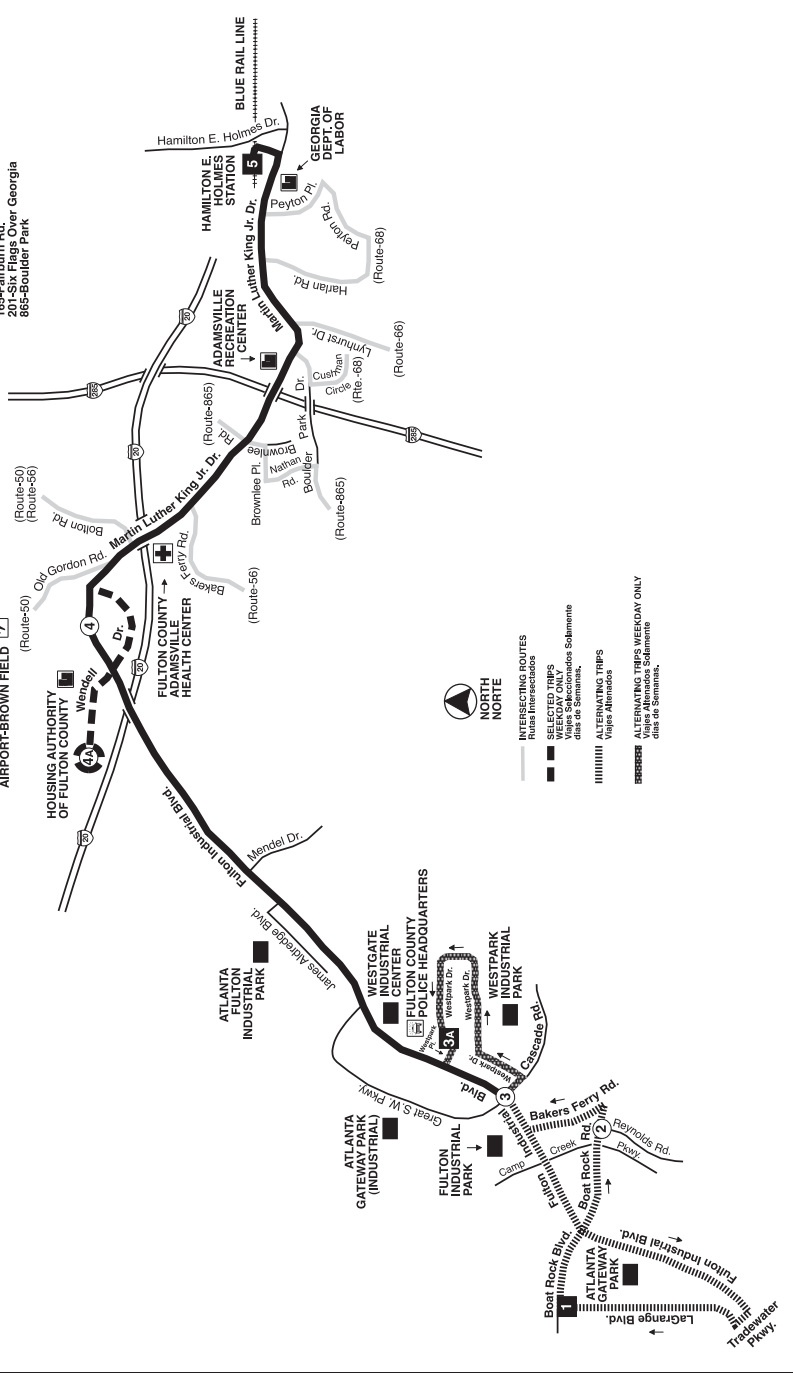

RIDE RESPECT
We believe that everyone should enjoy the ride, that's why we are suspending and fining people who break our code of conduct. Learn more at www.itsmarta.com/ridewithrespect.

73

Fulton Industrial
Effective Date: **5/27/2017**

Rail Stations Served:
H.E. Holmes Station

73 MONDAY THRU FRIDAY - DE LUNES A VIERNES

Times given for each bus trip from beginning to end of route. Read down for times at specific locations.
Horarios para cada viaje de autobús desde el principio hasta el fin del trayecto. Lea los horarios para localidades específicas de arriba hacia a bajo.

1	2	3	3A	4	4A	4	5	5	4	4A	3A	3	1
Leave: - Salida: LaGrange Blvd. & Boat Rock Blvd.	Boat Rock Rd. & Reynolds Rd.	Fulton Ind. Blvd. & Cascade Rd.	Westpark Dr. & Westpark Pl.	Wendell Drive Loop	Fulton Ind. Blvd. & Cascade Rd.	MLK Jr. Dr.	Arrive: - Llegada: H. E. Holmes Station	Leave: - Salida: H. E. Holmes Station	Fulton Ind. Blvd. & MLK Jr. Dr.	Wendell Drive Loop	Arrive: - Llegada: Westpark Dr. & Westpark Pl.	Fulton Ind. Blvd. & Cascade Rd.	Arrive: - Llegada: LaGrange Blvd. & Boat Rock Blvd.